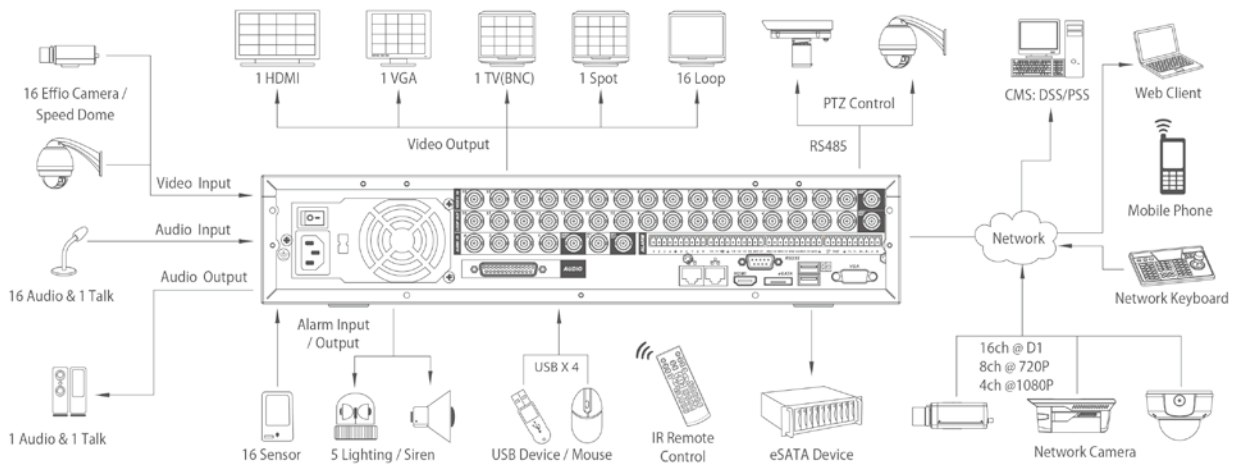

System Connection

* Take DVR1604HF-U-E for the example

Dahua Technology Co., Ltd.

1187 BinAn Road, Binjiang District, Hangzhou, China

Tel: +86-571-87688883

Fax: +86-571-87688815

Email: overseas@dahuatech.com

www.dahuatech.com

535-3551 St Charles Blvd Kirkland, Quebec
Canada H9H 3C4 T +1.514.798.2006 F
+1.514.798.2007 e-mail : info@syac.ca
<http://www.syac.ca>

*Design and specifications are subject to change without notice.

© 2011 Dahua Technology Co., Ltd.